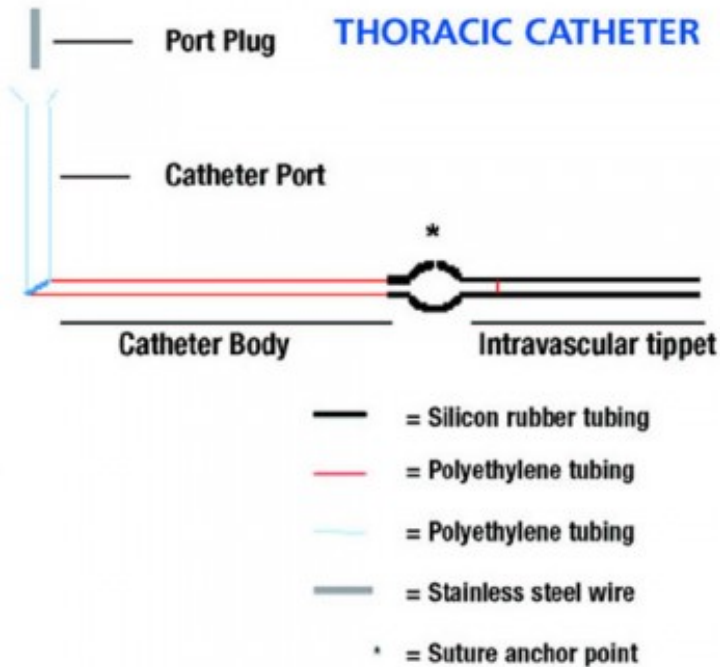

Rat Thoracic Jugular Vein Catheter

Affordable and efficient catheters

Product codes:

Reference: R-JVC

Product description:

Product features:

Length: 32mm

Available models