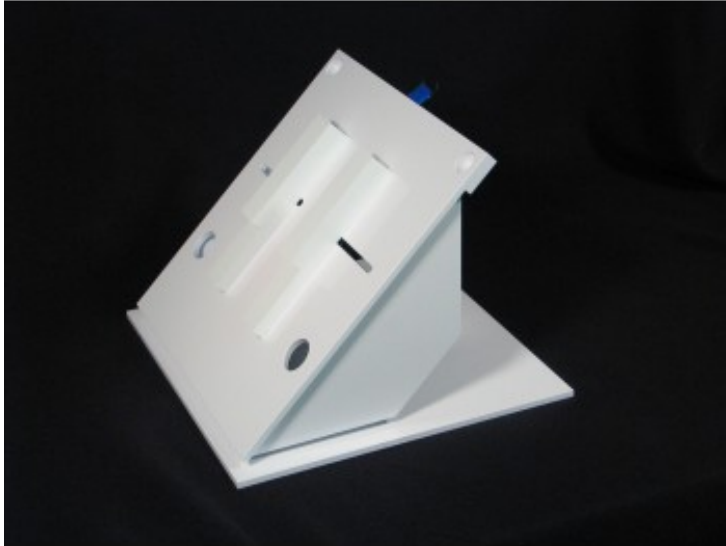

Rodent WorkStand

A comfortable solution for the intubation of mice and rats

Product codes:

Reference: RW-A3467

Product description:

If you don't think you can intubate mice and rats , just look into the recently released Rodent WorkStand and Intubation Packs.

Product features:

Available models

LAB