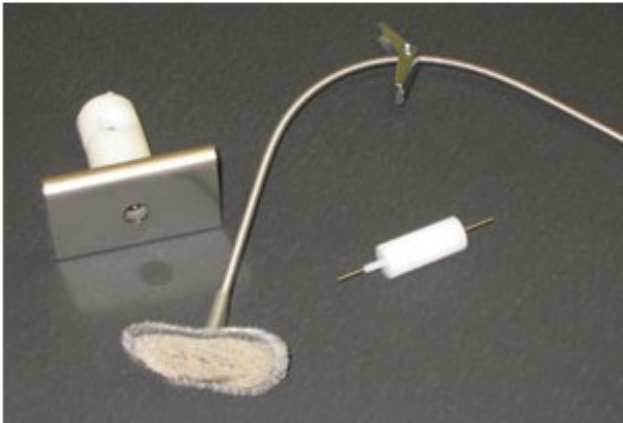

## Rodent swivels

**Product codes:**

Reference: RS

**Product description:**

Rodent swivels are made from durable plastic and are fitted with a 20 or 22g needle.

Designed for long-life and repeated usage.

**Product features:****Available models**

Size: 20 gauge - 1" (RS-20G), 22 gauge - 1" (RS-22G)