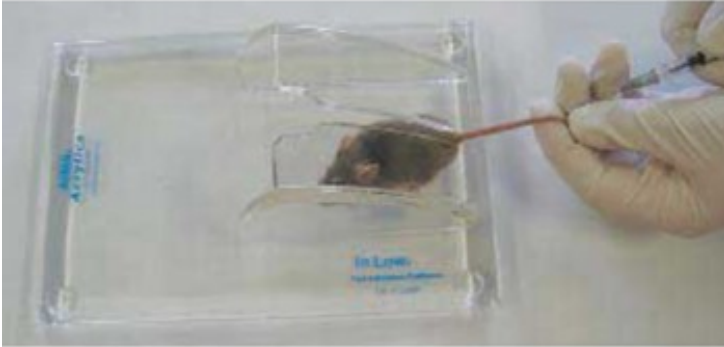

Tail Vein Injection Platform

The quickest and easiest restraint for tail vein injections

Product codes:

Reference: IL-300

Product description:

The quickest and easiest restraint for tail vein injections.

Product features: