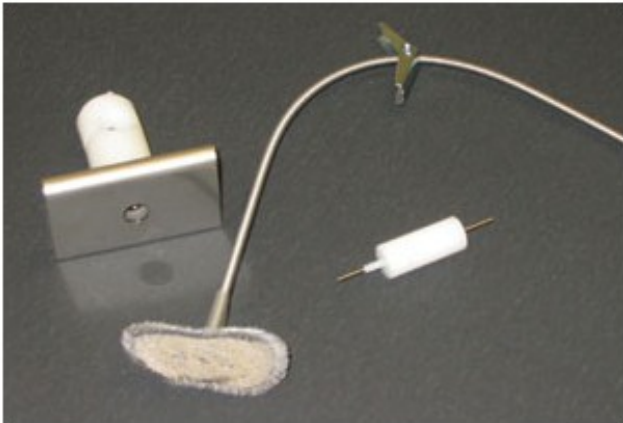

Rodents swivel mount

Product codes:

Reference: RSM

Product description:

Product features:

Available models