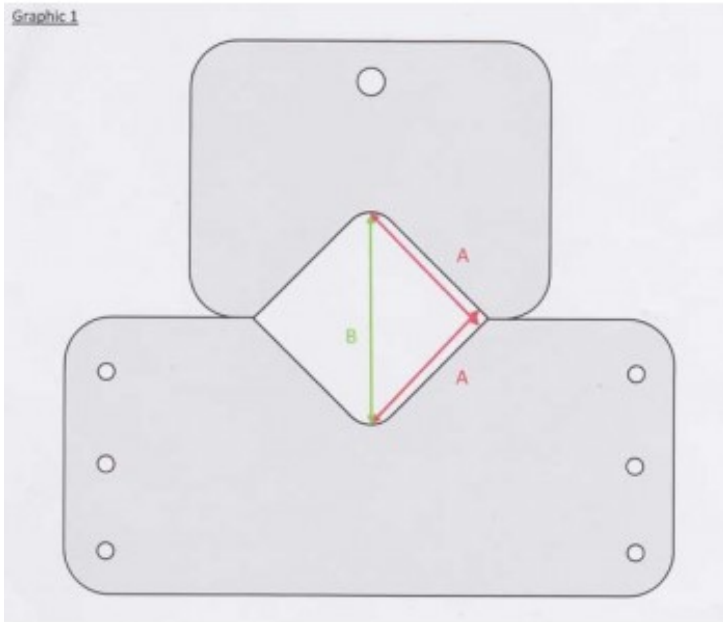

Nemi Guillotine Replacement Blades Set

Replacement Blades only

Product codes:

Reference: NS-RB

Product description:

4 different sizes depending on your Nemi model :

Reference	Dimension A	Dimension B	Application
NS-802	2" 5,08 cm	7,18 cm	Rat & mice
NS-803	3" 7,62 cm	10,78 cm	Larger rats
NS-804	4" 10,16 cm	14,37 cm	
NS-806	6" 15,24 cm	21,65 cm	

Product features:

Available models

Size: Opening : 2" - 5.1 cm (NS-802RB), Opening : 3" - 7,6 cm (NS-803RB), Opening : 4" - 10.2 cm (NS-804RB), Opening : 6" -15.24 cm (NS-806RB)